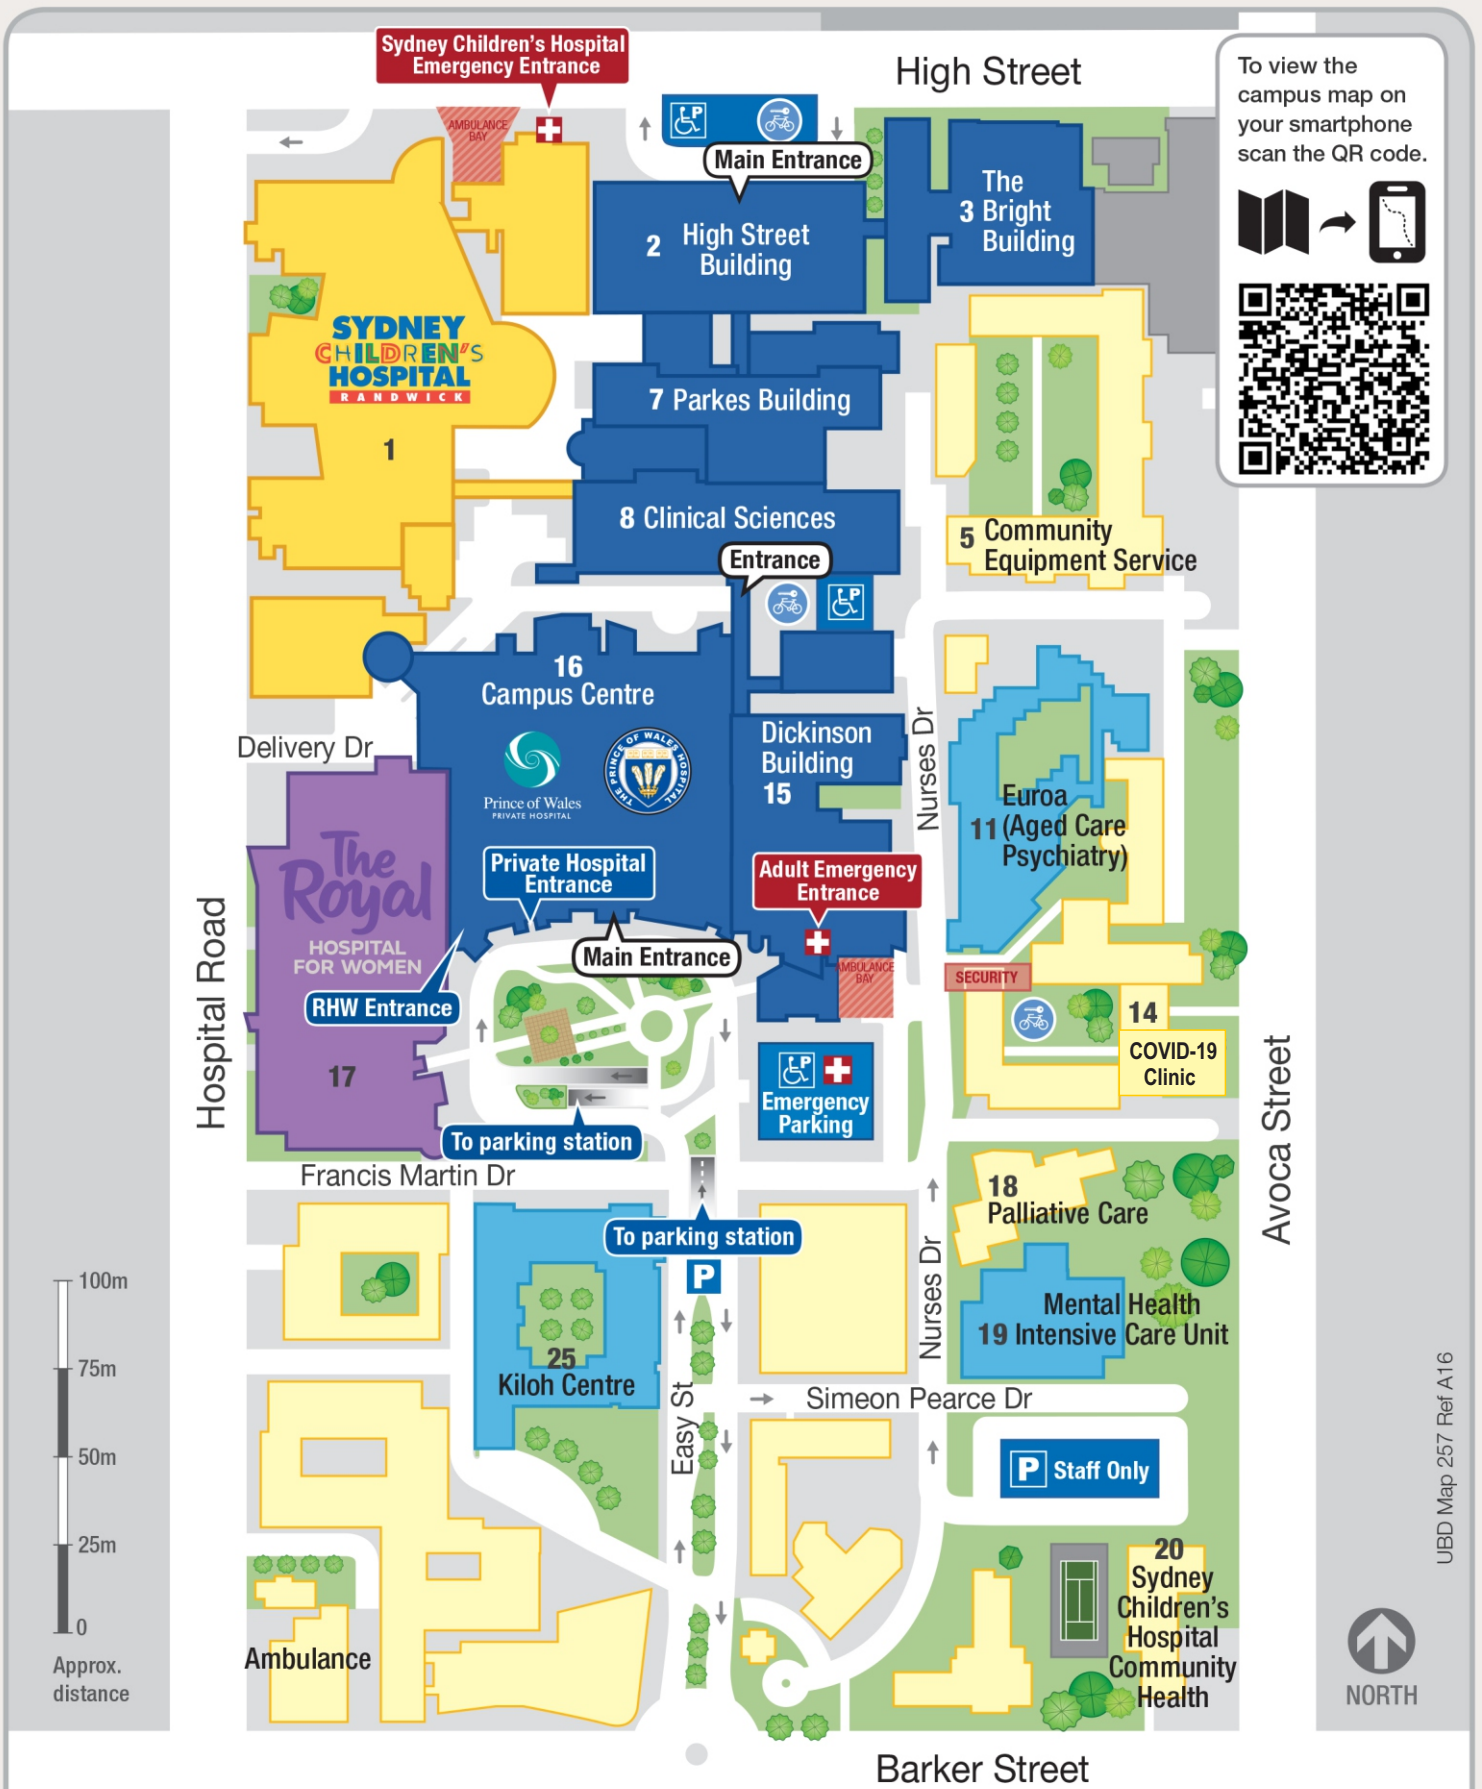

# Randwick Hospitals campus map

## Campus Directory

Sydney Children's Hospital  
(Includes Children's Emergency)

High Street Building

The Bright Building (Includes cancer services and radiation oncology)

1 Prince of Wales Community Equipment Service - to pick up loans of equipment for home care

2 Parkes Building

3 Clinical Sciences Building

5 Euroa (Aged Care Psychiatry)

7 COVID-19 Clinic

8 Dickinson Building (includes Adult Emergency)

8 Campus Centre (includes Private Hospital)

11 Royal Hospital for Women

14 Palliative Care

15 Mental Health Intensive Care Unit

20 Sydney Children's Hospital Community Health

25 Kiloh Centre (Mental Health Unit)

To view the campus map on your smartphone scan the QR code.